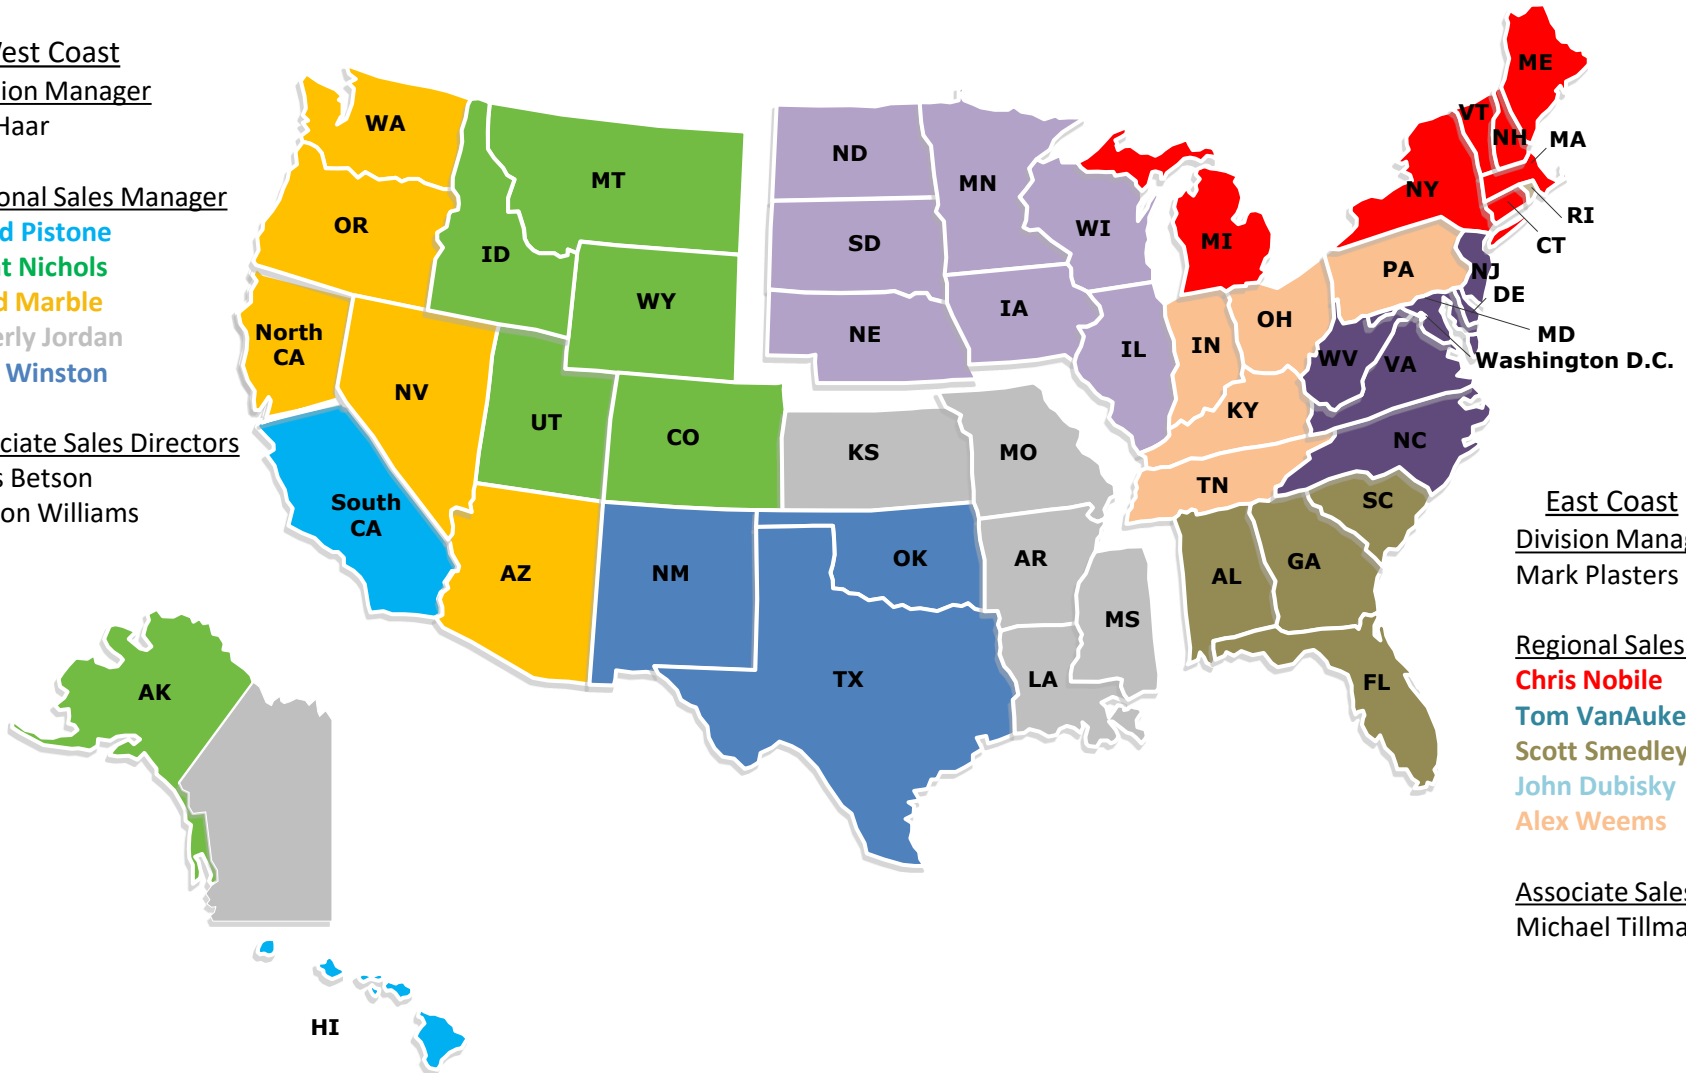

# Correspondent Territory Map

## West Coast

Division Manager

Jeff Haar

Regional Sales Manager

**David Pistone**

**Brent Nichols**

**Baird Marble**

Beverly Jordan

## East Coast

Division Manager

Mark Plasters

Regional Sales Manager

**Chris Nobile**

**Tom VanAuken**

**Scott Smedley**

**John Dubisky**