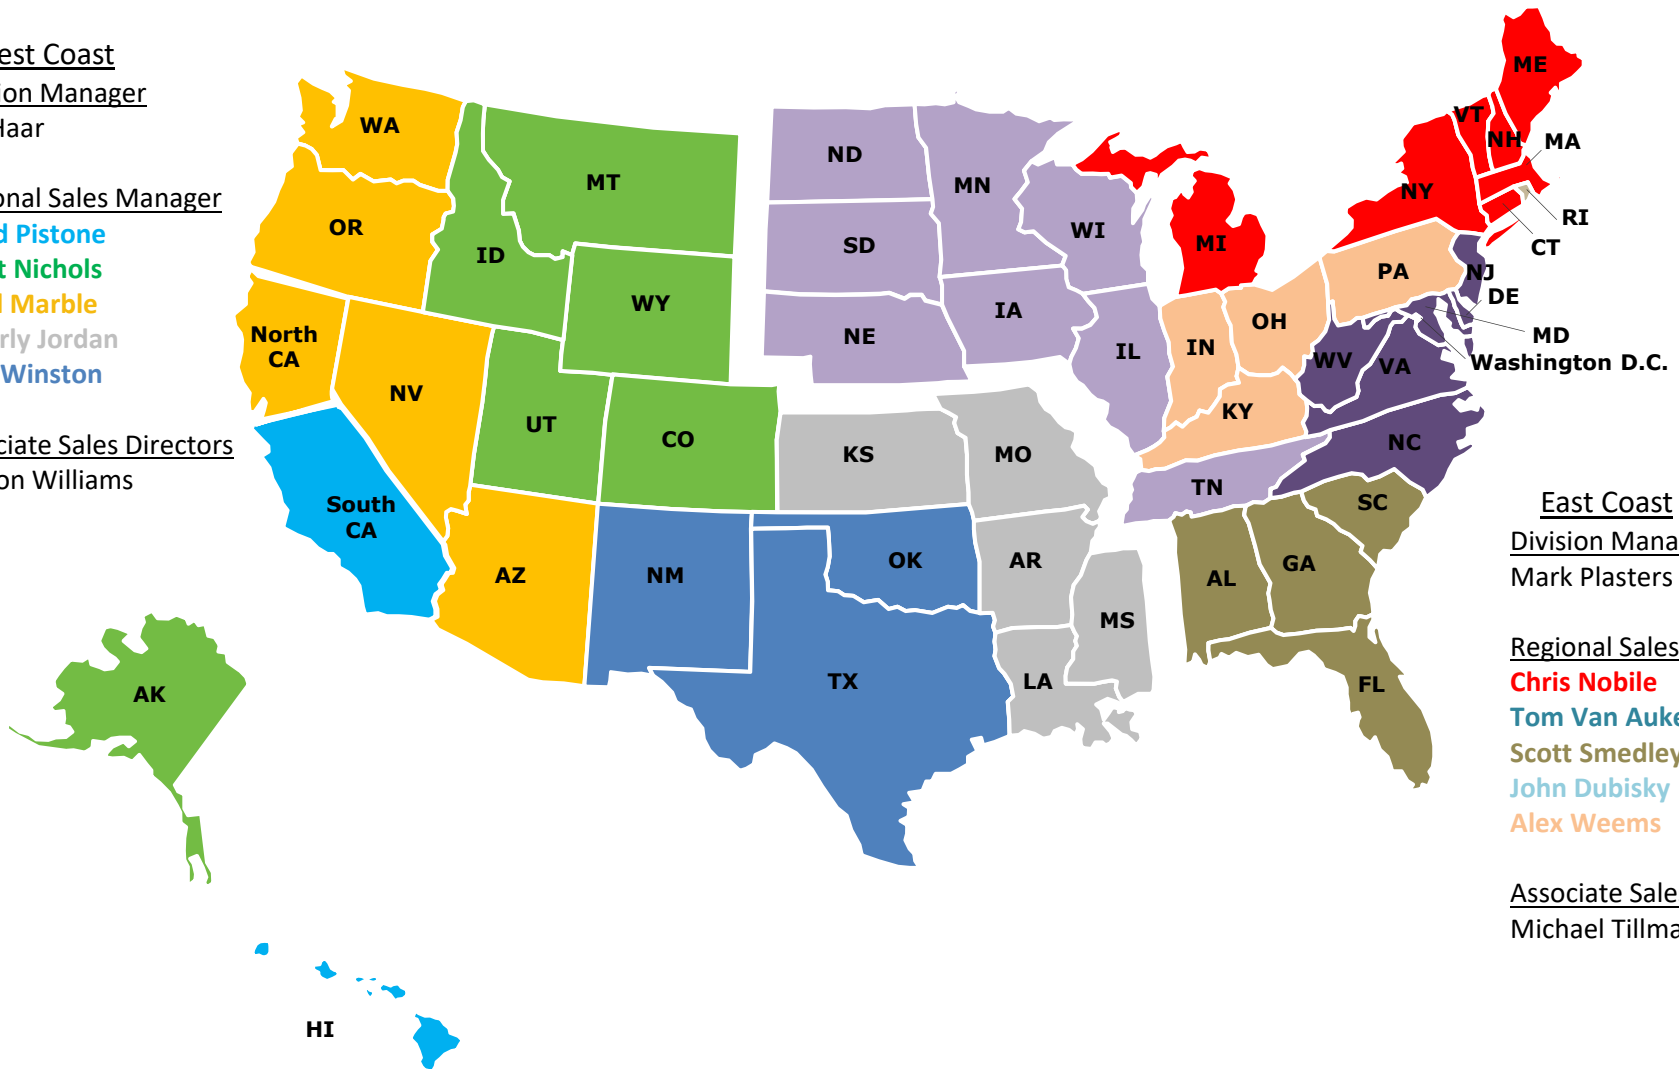

Delegated RSM Territory Map

West Coast

Division Manager
Jeff Haar

Regional Sales Manager

David Pistone
Brent Nichols
Baird Marble
Beverly Jordan
Tom Winston

Associate Sales Directors

Damon Williams

East Coast

Division Manager
Mark Plasters

Regional Sales Manager

Chris Nobile
Tom Van Auken
Scott Smedley
John Dubisky
Alex Weems

Associate Sales Directors

Michael Tillman