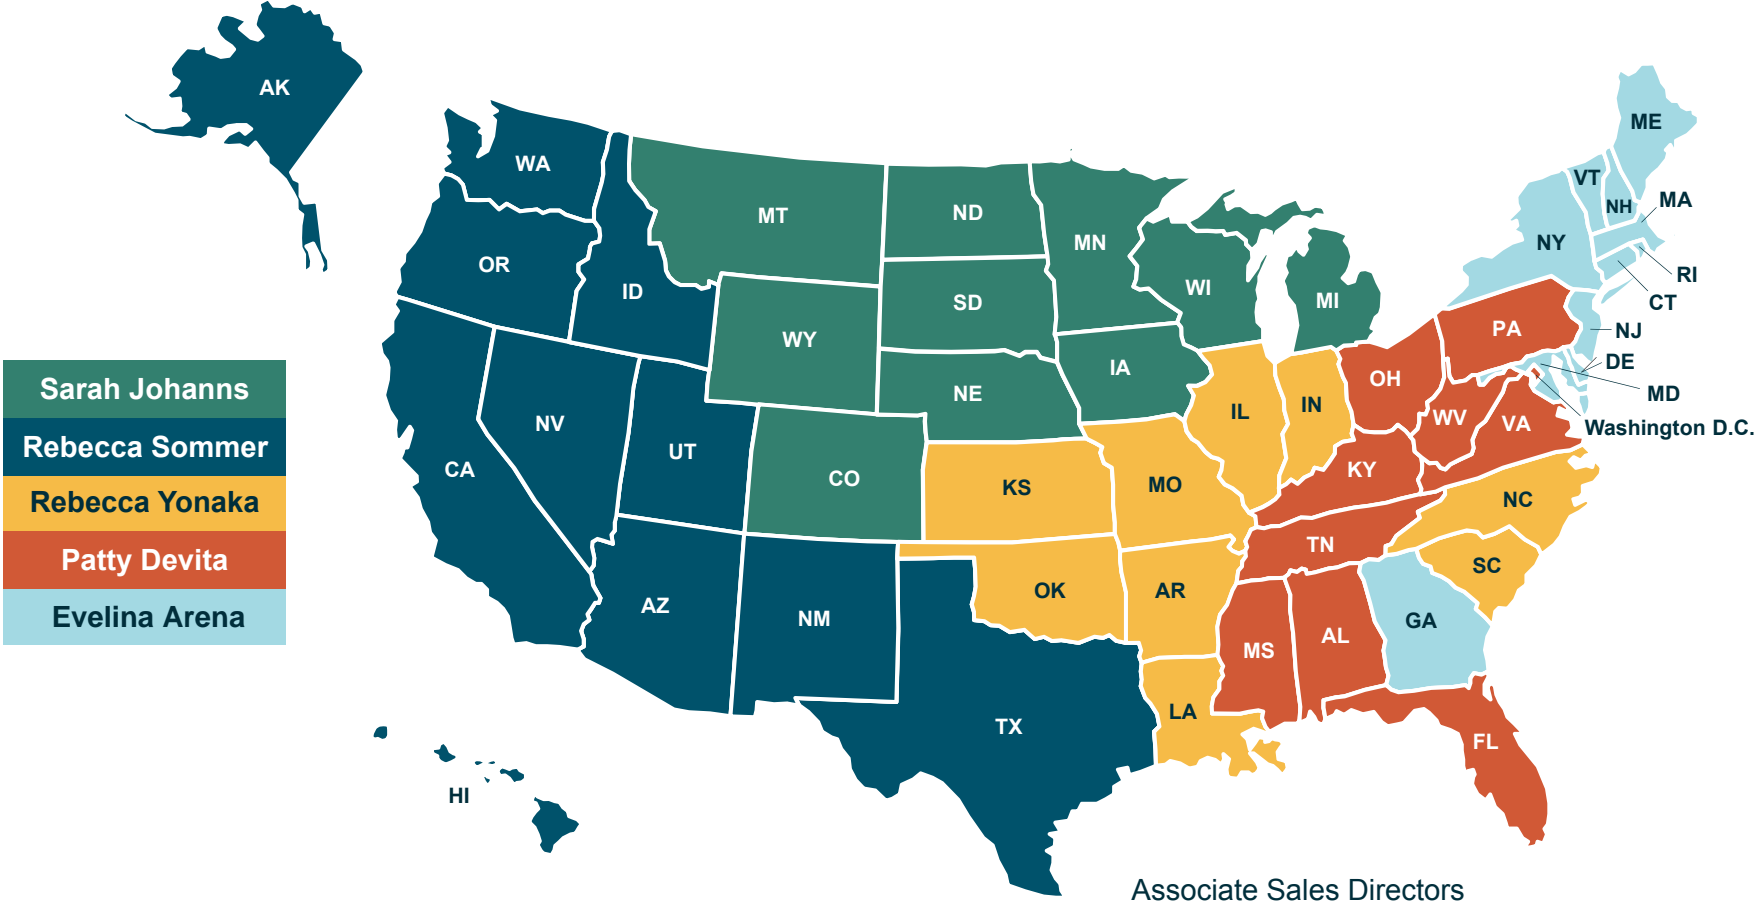

Bank & Credit Union RSM Territory Map

VP, National Bank and Credit Union: Margaret Chiavini

Associate Sales Directors
Stacy Meggs
Michelle Schuchart